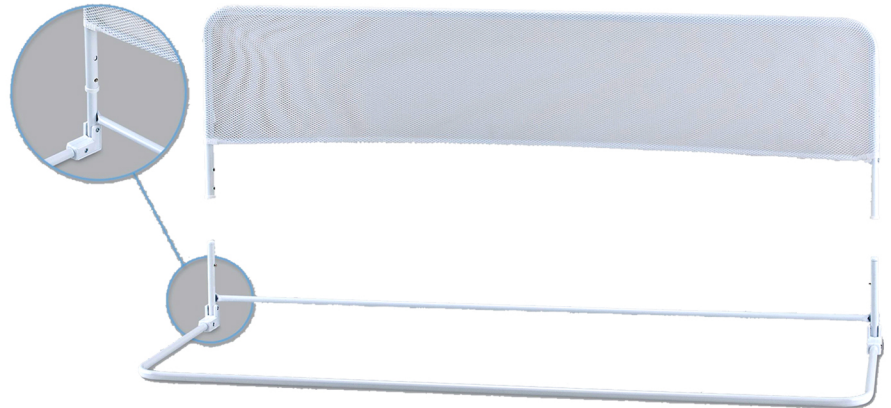

Permite ser colocada a dos alturas: 48 cm y 52 cm

Se coloca fácilmente bajo el colchón

Provides extra security and stops children rolling out

Mesh windows to keep the baby in view

Suitable for standard and compact bed

Detachable for easy access or to make up the bed

Adjustable in 2 heights: 48cm and 52 cm

Easy installation under the mattress

 MADE IN SPAIN

|  |   |
|--|---|
|  +18 m              |  Nº 5              |
|  2'7 kg           |  14 kg           |
|  140 x 40 x 52 cm |  96 x 24 x 96 cm |